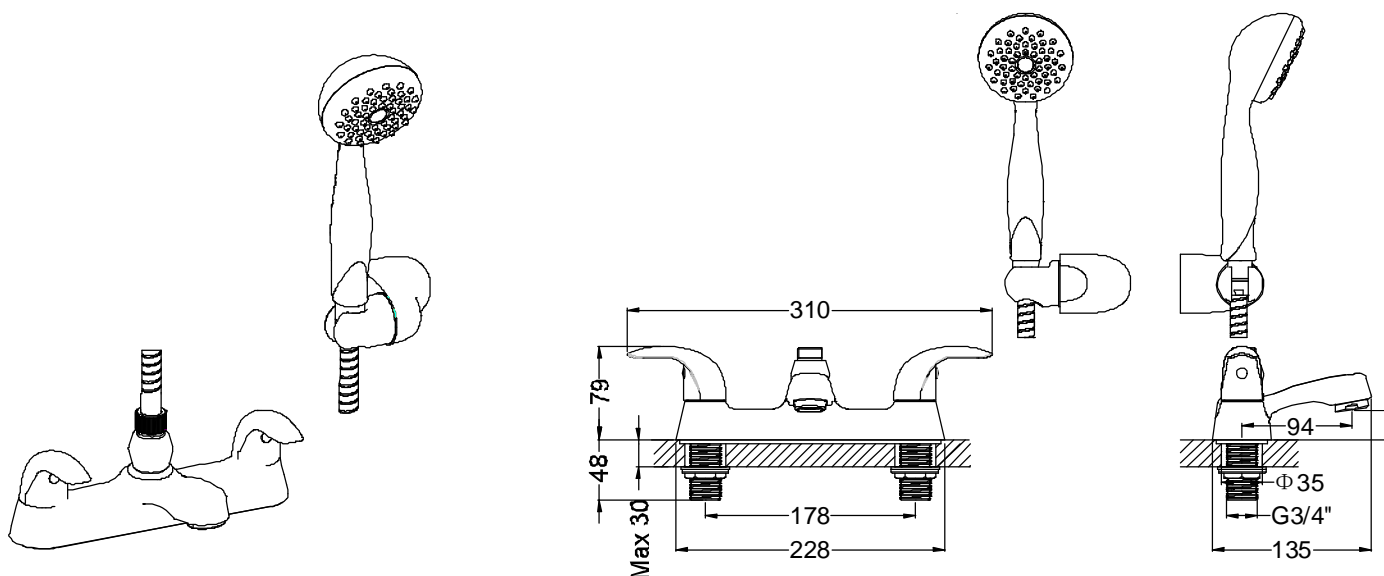

Specification Sheet

Bath Shower Mixer dual lever

Product Specification

Product Code:	MBSY422D
Finish:	Chrome plated
Construction:	Bodies of tap are solid brass castings and the handles are zinc cast
Valve Type:	Quarter turn ceramic disc headwork
Supply:	suitable for all plumbing system
Inlet Connection:	G3/4" male tail
Water Pressure:	Range from a minimum pressure of 0.2bar to a maximum pressure of 5bar
Net Weight:	2.16Kg